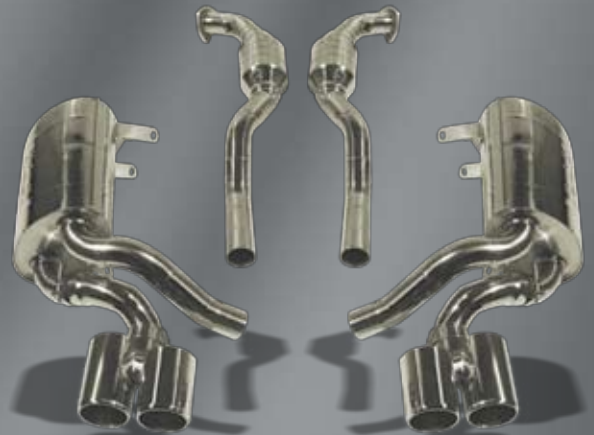

## Catalizzatore / Sport catalytic converters

Code: **K.03.008**  
 Article: 997 3.8

KIT PERFORMANCE

## Terminale / End pipes

Code: **T.03.008.T1**  
 Article: 997 3.8  
 Material: Carbon look